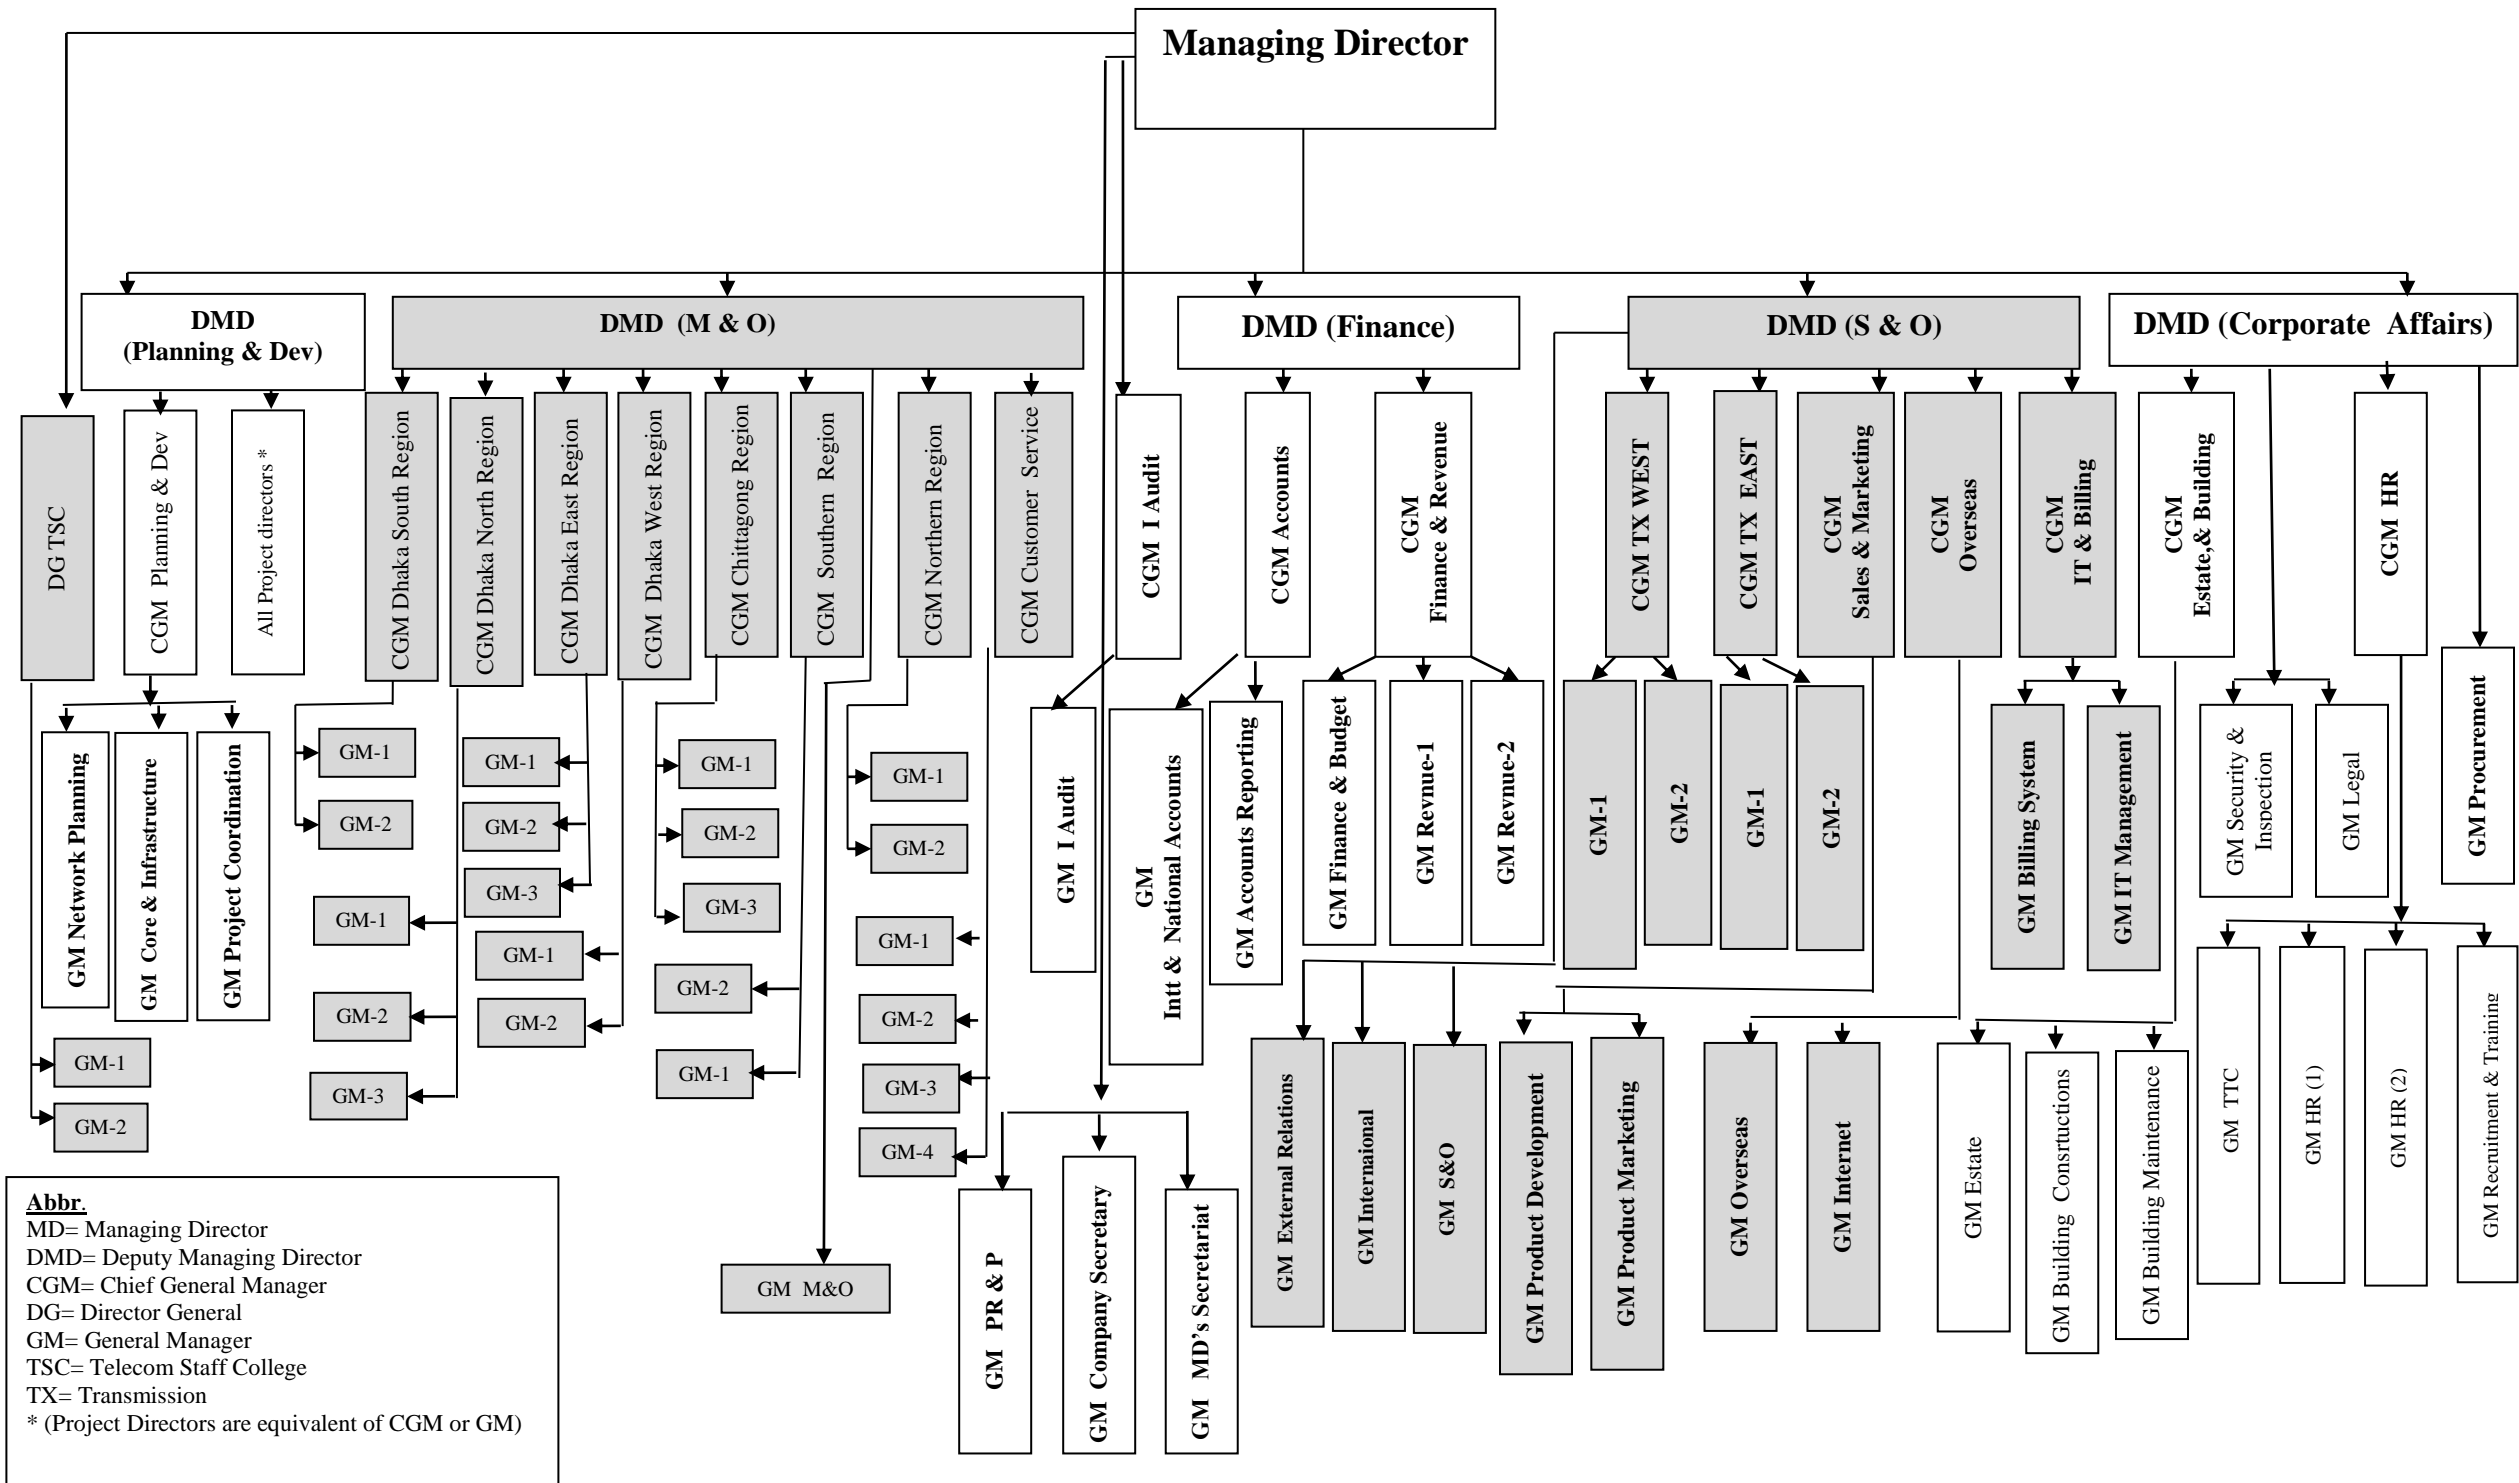

BTCL Top Level Management (Organogram Up-to GM)

Abbr.
 MD= Managing Director
 DMD= Deputy Managing Director
 CGM= Chief General Manager
 DG= Director General
 GM= General Manager
 TSC= Telecom Staff College
 TX= Transmission
 * (Project Directors are equivalent of CGM or GM)